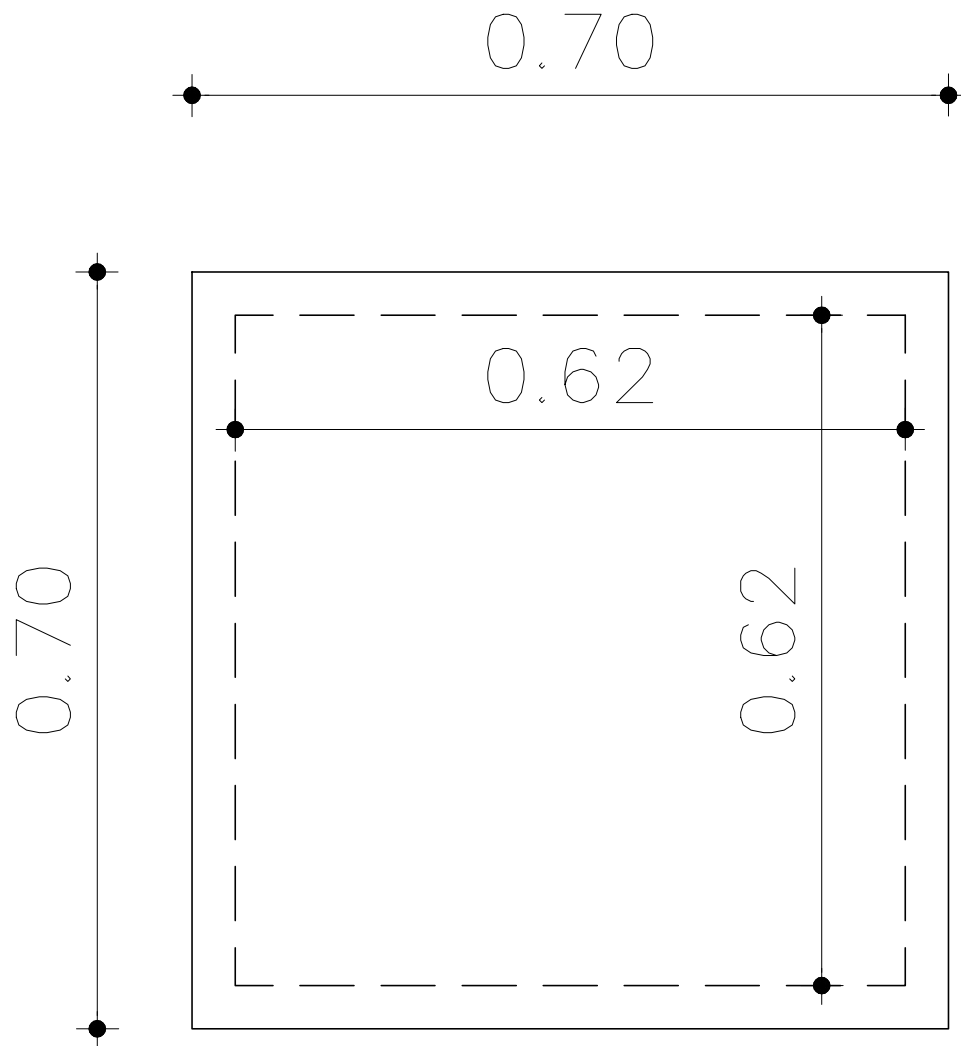

Paper 200rg and more

Artwork size

4cm gap around
to hang it